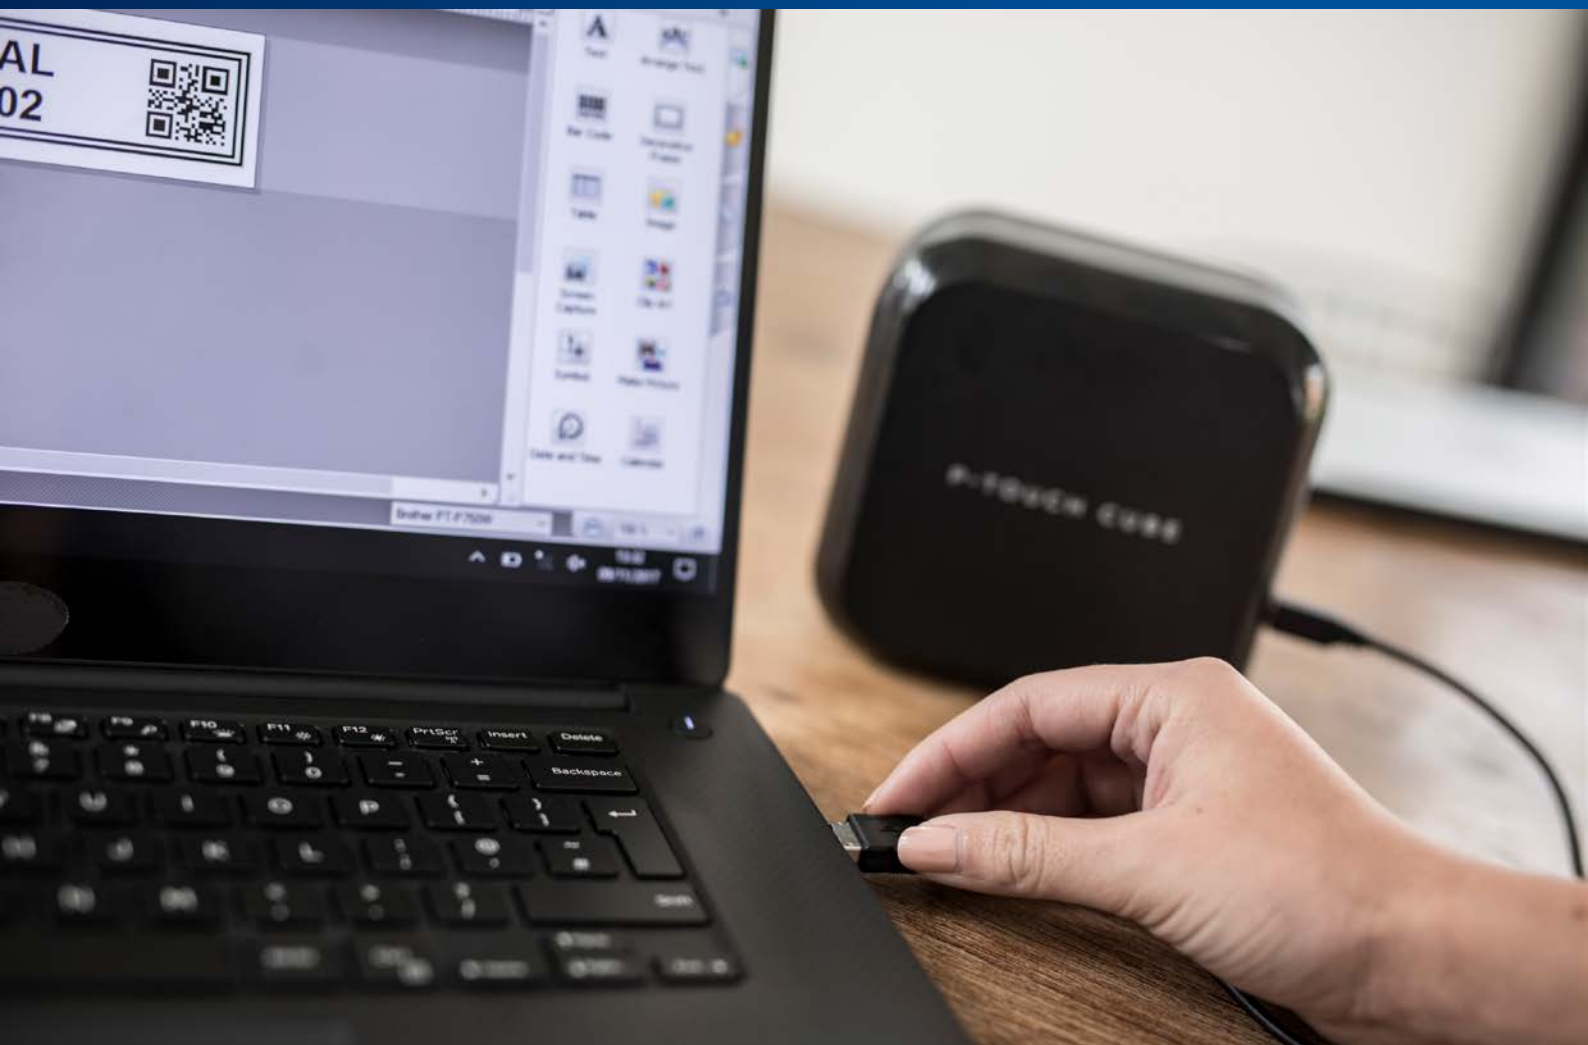

P-touch PLUS КУБ

brother
at your side

PT-P710BT PLUS

Еlegantна гъвкавост.
Печатайте издръжливи
етикети от Вашия компютър
и Mac или безжично от iOS
или Android устройството си.
Изборът е Ваш.

“Възможността за печат на етикети от компютър или мобилно устройство значително подобри ефективността в офиса.”

- Create labels from 3.5mm to 24mm wide
- Recharge the high capacity Li-ion battery from your USB port for ultimate convenience
- Print from your PC or Mac using the free P-touch Editor label design software
- Bluetooth connectivity for quick and simple labelling from your iOS or Android smartphone or tablet

Plus link to text contained in an Excel (PC only) or .csv file to print multiple labels quickly and easily.

Download the free Brother iPrint&Label app for iOS and Android then easily connect to your P-touch Cube Plus using your Bluetooth connection.

Works just as well from your smartphone or tablet.

Include text, frames, images and barcodes.

Move and resize your objects for total label design flexibility.

Includes a built-in high capacity li-ion rechargeable battery.